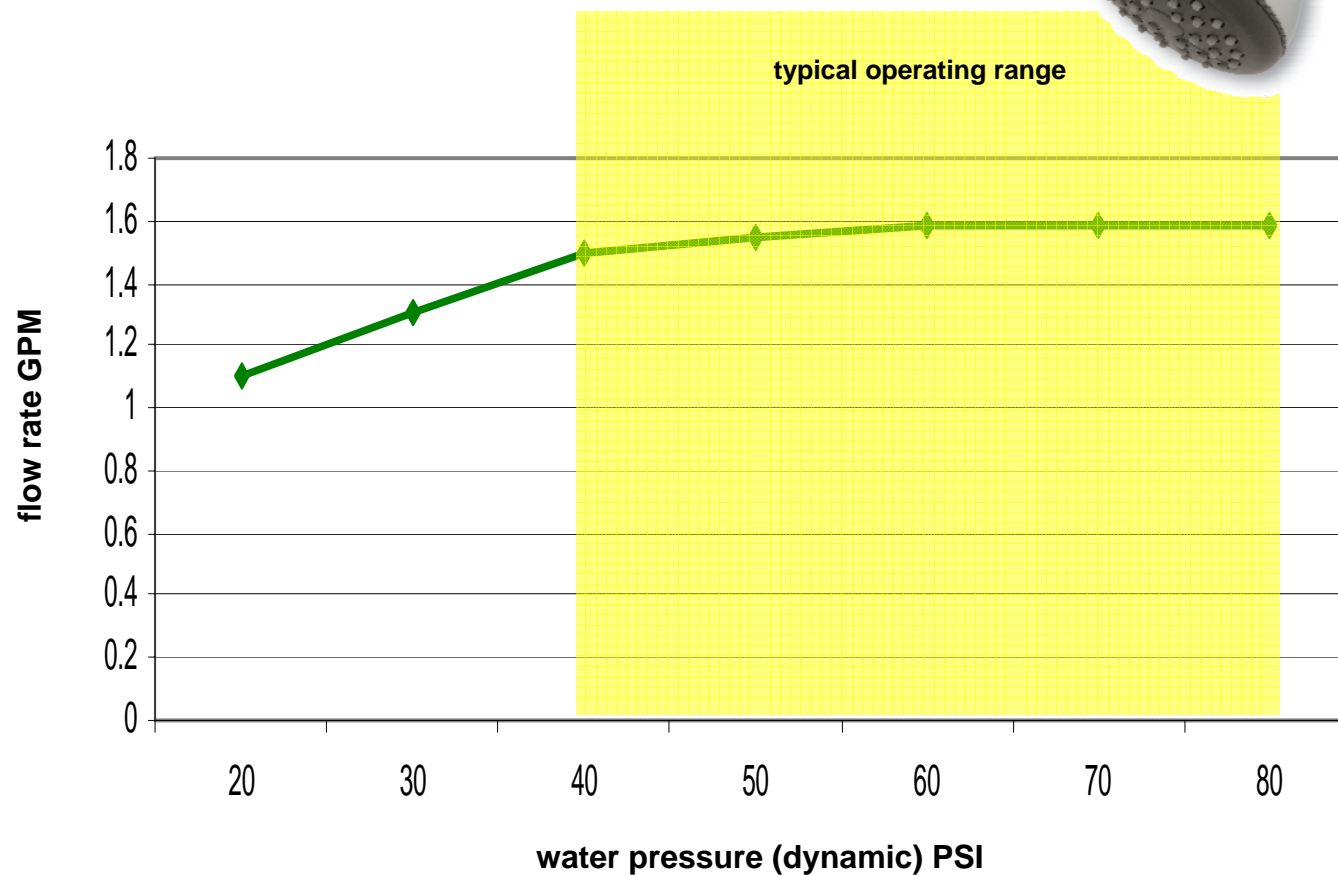

evolve

save time, water and energy

Evolve Eco Flow Showerhead

Key Product Features

Integrated ShowerStart Technology –
saves water & energy during shower warm-up

1.59 GPM Water Flow –
saves water & energy while taking shower

Pressure Compensating Flow Regulator –
ensures consistent spray performance across
wide and varying pressure range

Reduced Diameter Spray Nozzles –
improves shower “feel”

Rain Style Spray Pattern –
better water coverage and showering
comfort (temperature)

Solid Brass Fittings –
premium materials, built to last

Attractive Design with Chrome Finish –
looks great and matches any décor

CUPC Certification –
meets uniform plumbing code standards for showerheads

*an eco-friendly
showerhead
everyone can enjoy*

evolve

save time, water and energy

Eco Flow Showerhead

PERFORMANCE PROFILE

Highly Accurate Performance –
less than 6% flow variance within operating range